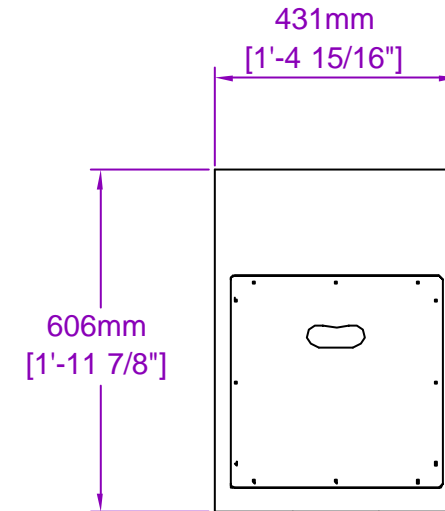

1142mm
[3'-8 15/16"]

796mm
[2'-7 5/16"]

Wheels optional

All dimensions in mm and inches

Copyright Funktion-One Research Ltd 17/09/2004 Last revised 17/12/2007

FUNKTION-ONE

Hoyle, Horsham Road, Beare Green, Dorking, Surrey, RH5 4PS, England